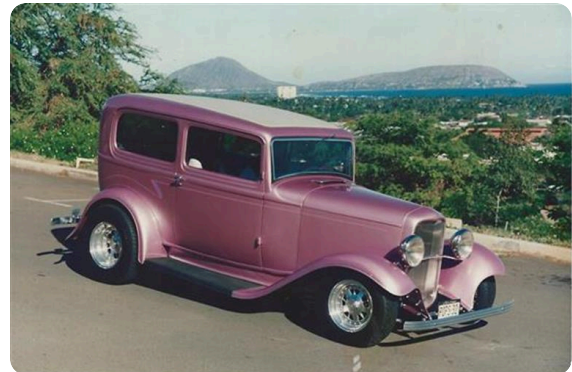

June 29 at 10:53 AM

Stancie shared an album called **Feb 2015 - 70th Anniversary**.

June 29 at 10:14 AM

Stancie shared 6 photos to the **Cliffords Antique Cars** album.

July 1 at 9:58 AM

Media

Francis "Pops Silva" Clifford Silva Sr.

OCT 25, 1925 - JUN 1, 2015

Stancie shared a photo to the **Cliffords Antique Cars** album.

July 1 at 9:57 AM

Center Door

Media

Francis "Pops Silva" Clifford Silva Sr.

OCT 25, 1925 - JUN 1, 2015

Stancie shared 5 photos to the **Family** album.